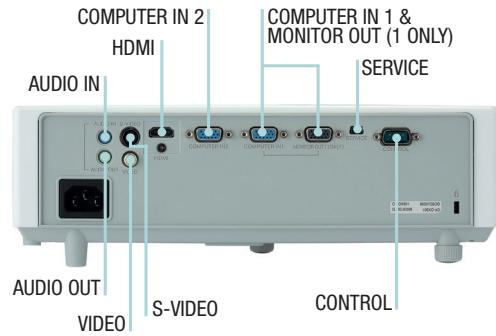

Technical Specifications

Zoom Ratio: 1.1 x

4:3 SCREEN				
a: Screen size (diagonal)	b: Projection distance		c1: Screen height (cm)	c2: Screen height (cm)
	Min (m)	Max (m)		
60" (1.5m)	2.4	2.6	91	-9
70" (1.8m)	2.8	3.1	107	-11
80" (2.0m)	3.2	3.5	122	-12
90" (2.3m)	3.6	3.9	137	-14
100" (2.5m)	4.0	4.4	152	-15
120" (3.0m)	4.8	5.2	183	-18
150" (3.8m)	6.0	6.6	229	-23
200" (5.1m)	7.9	8.7	305	-30
250" (6.4m)	9.9	10.9	381	-38

16:9 SCREEN				
a: Screen size (diagonal)	b: Projection distance		c1: Screen height (cm)	c2: Screen height (cm)
	Min (m)	Max (m)		
60" (1.5m)	2.6	2.9	100	-25
70" (1.8m)	3.0	3.3	116	-29
80" (2.0m)	3.5	3.8	133	-33
90" (2.3m)	3.9	4.3	150	-37
100" (2.5m)	4.3	4.8	166	-42
120" (3.0m)	5.2	5.7	199	-50
150" (3.8m)	6.5	7.1	249	-62
200" (5.1m)	8.7	9.5	332	-83
250" (6.4m)	10.8	11.9	415	-104

OPTICAL	
Panel	0.55"
Resolution	XGA (1024 x 768)
Brightness	3000 ANSI Lumens (Normal) / 2600 ANSI Lumens (Eco)
Contrast ratio	8000:1
Lens	Manual focus, Manual zoom x 1.1
Lamp wattage	196W
Lamp life*	4500 hours (Normal) / 6000 hours (Eco)
Diagonal display size	60" - 250"
Number of colours	1.07 billion colours
Keystone	Vertical 11:-1 upward shift
Focus distance	Wide 2.38 ~ 7.15m, Tele 2.62 ~ 7.87m
Distance to width ratio	1.96 - 2.15

COMPATIBILITY	
Computer compatibility	IBM Compatible VGA, SVGA, XGA, WXGA/WXGA+/SXGA/SXGA+/WSXGA+/UXGA/WUXGA MAC16
Computer/S-video	NTSC/PAL/SECAM
Component Video	525i(480i), 525p(480p), 625i(576i), 1125i(1080i@50/60), 1125p(1080p@50/60), 750p(720p@50/60)
HDMI Video	525i(480i), 525p(480p), 625i(576i), 1125i(1080i@50/60), 750p(720p@50/60), 1125p(1080p@50/60)
3D (Computer)	640x480@60Hz, 800x600, 1024x768, 1280x800 @60/120Hz
3D (HDMI)	(a) HQFS 3D(480i@60Hz) (b) HDMI 1.4a mandatory
Plug & Play	DDC2B

FEATURES	
Speaker	2W x 1 (mono)
Basic functions	Freeze, Magnifying, Blank, Auto Signal Search
Picture adjustment	Auto/Real / 4:3 / 16:9
Digital keystone correction	(Vertical: ±30 degrees)
Advanced features	3D ready, Preset mode (bright, presentation, sRGB, cinema, game, user), Closed Caption (for NTSC), Wall colour (off, light yellow, light green, blue, blackboard, pink)
Power on & off	Auto off
Security systems	Password lock, Key lock, Serial number displayed on menu
OSD languages	English, French, German, Spanish, Italian, Japanese, Traditional Chinese, Simplified Chinese, Korean, Swedish, Russian, Polish, Turkey, Arabian, Czech, Hungarian, Greeks, Thai, Portuguese(Brazil), Indonesian, Vietnamese, Hindi

CONNECTIONS	
Digital input	1 x HDMI (HDCP compatible)
Computer input	2 x 15-pin Mini D-sub
Monitor output	1 x 15-pin Mini D-sub
Video input	2 x 15-pin Mini D-sub (shared with analogue Computer In 1 and analogue Computer In 2), 1 x RCA for composite, 1 x S-Video
Audio input	1 x Stereo mini
Audio output	1 x Stereo mini
Control	1 x D-sub 9-pin
USB	1 x USB Type B (for firmware updates)

PHYSICAL	
Dimensions (W x H x D)	314.6 x 89.1 x 208mm (excluding feet and extrusions)
Weight	2.3Kg
Noise level	33dB (Normal) / 29dB (Eco)