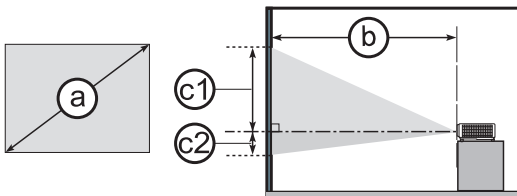

Technical Specifications

Zoom Ratio: 1.1 x

4:3 SCREEN				
a: Screen size (diagonal)	b: Projection distance		c1: Screen height (cm)	c2: Screen height (cm)
	Min (m)	Max (m)		
60" (1.5m)	2.4	2.6	91	-9
70" (1.8m)	2.8	3.1	107	-11
80" (2.0m)	3.2	3.5	122	-12
90" (2.3m)	3.6	3.9	137	-14
100" (2.5m)	4.0	4.4	152	-15
120" (3.0m)	4.8	5.2	183	-18
150" (3.8m)	6.0	6.6	229	-23
200" (5.1m)	7.9	8.7	305	-30
250" (6.4m)	9.9	10.9	381	-38

16:9 SCREEN				
a: Screen size (diagonal)	b: Projection distance		c1: Screen height (cm)	c2: Screen height (cm)
	Min (m)	Max (m)		
60" (1.5m)	2.6	2.9	100	-25
70" (1.8m)	3.0	3.3	116	-29
80" (2.0m)	3.5	3.8	133	-33
90" (2.3m)	3.9	4.3	150	-37
100" (2.5m)	4.3	4.8	166	-42
120" (3.0m)	5.2	5.7	199	-50
150" (3.8m)	6.5	7.1	249	-62
200" (5.1m)	8.7	9.5	332	-83
250" (6.4m)	10.8	11.9	415	-104

OPTICAL	
Panel	0.55"
Resolution	XGA (1024 x 768)
Brightness	3000 ANSI Lumens (Normal) / 2600 ANSI Lumens (Eco)
Contrast ratio	8000:1
Lens	Manual focus, Manual zoom x 1.1
Lamp wattage	196W
Lamp life*	4500 hours (Normal) / 6000 hours (Eco)
Diagonal display size	60" - 250"
Number of colours	1.07 billion colours
Keystone	Vertical 11:-1 upward shift
Focus distance	Wide 2.38 ~ 7.15m, Tele 2.62 ~ 7.87m
Distance to width ratio	1.96 - 2.15

COMPATIBILITY	
Computer compatibility	IBM Compatible VGA, SVGA, XGA, WXGA/WXGA+/SXGA/SXGA+/WSXGA+/UXGA/WUXGA MAC16
Computer/S-video	NTSC/PAL/SECAM
Component Video	525i(480i), 525p(480p), 625i(576i), 1125i(1080i@50/60), 1125p(1080p@50/60), 750p(720p@50/60)
HDMI Video	525i(480i), 525p(480p), 625i(576i), 1125i(1080i@50/60), 750p(720p@50/60), 1125p(1080p@50/60)
3D (Computer)	640x480@60Hz, 800x600, 1024x768, 1280x800 @60/120Hz
3D (HDMI)	(a) HQFS 3D(480i@60Hz) (b) HDMI 1.4a mandatory
Plug & Play	DDC2B

FEATURES	
Speaker	2W x 1 (mono)
Basic functions	Freeze, Magnifying, Blank, Auto Signal Search
Picture adjustment	Auto/Real / 4:3 / 16:9
Digital keystone correction	(Vertical: ±30 degrees)
Advanced features	3D ready, Preset mode (bright, presentation, sRGB, cinema, game, user), Closed Caption (for NTSC), Wall colour (off, light yellow, light green, blue, blackboard, pink)
Power on & off	Auto off
Security systems	Password lock, Key lock, Serial number displayed on menu
OSD languages	English, French, German, Spanish, Italian, Japanese, Traditional Chinese, Simplified Chinese, Korean, Swedish, Russian, Polish, Turkey, Arabian, Czech, Hungarian, Greeks, Thai, Portuguese(Brazil), Indonesian, Vietnamese, Hindi

CONNECTIONS	
Digital input	1 x HDMI (HDCP compatible)
Computer input	2 x 15-pin Mini D-sub
Monitor output	1 x 15-pin Mini D-sub
Video input	2 x 15-pin Mini D-sub (shared with analogue Computer In 1 and analogue Computer In 2), 1 x RCA for composite, 1 x S-Video
Audio input	1 x Stereo mini
Audio output	1 x Stereo mini
Control	1 x D-sub 9-pin
USB	1 x USB Type B (for firmware updates)

PHYSICAL	
Dimensions (W x H x D)	314.6 x 89.1 x 208mm (excluding feet and extrusions)
Weight	2.3Kg
Noise level	33dB (Normal) / 29dB (Eco)