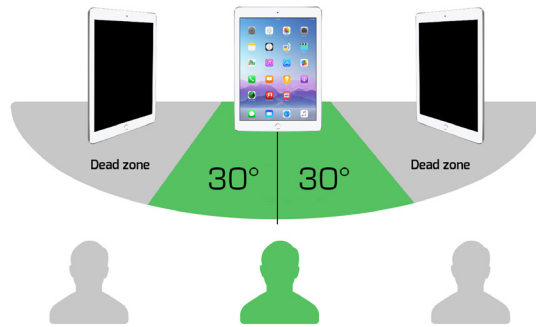

TOUCHSCREEN PRIVACY FILTER

FOR TOUCH LAPTOP AND TACTILE SCREENS
POUR ORDINATEURS PORTABLES ET ECRANS TACTILES

WORK PRODUCTIVELY ANYWHERE WITHOUT WORRYING ABOUT PRYING EYES
TRAVAILLEZ DE MANIÈRE PRODUCTIVE N'IMPORTE OÙ SANS VOUS SOUCIER DES REGARDS
INDISCRETS

FOR 11,6-15,6"

**TOUCH LAPTOPS,
TABLETS**

Product Sheet
PORT-CONNECT.COM

Superior visual clarity : 85% transparency
Clarté visuelle supérieure : Transparence 85%

2 ways lateral privacy : 30° vision angle
Protection latérale 2 côtés : angle de vision de 30°

Antiglare : improves comfort of use
Antireflets : améliore le confort d'utilisation

TOUCHSCREEN PRIVACY FILTER

- Efficient 2 ways lateral privacy above 30° vision angle
- Superior touch reactivity
- Superior visual clarity : 85% transparency
- Antiglare property
- Matte satin finish smooth to the touch
- Helps protect from dust and daily scratches
- Easy to install, remove and clean
- Lightweight, slim, frameless design
- Reduces the transmission of blue light from the screen